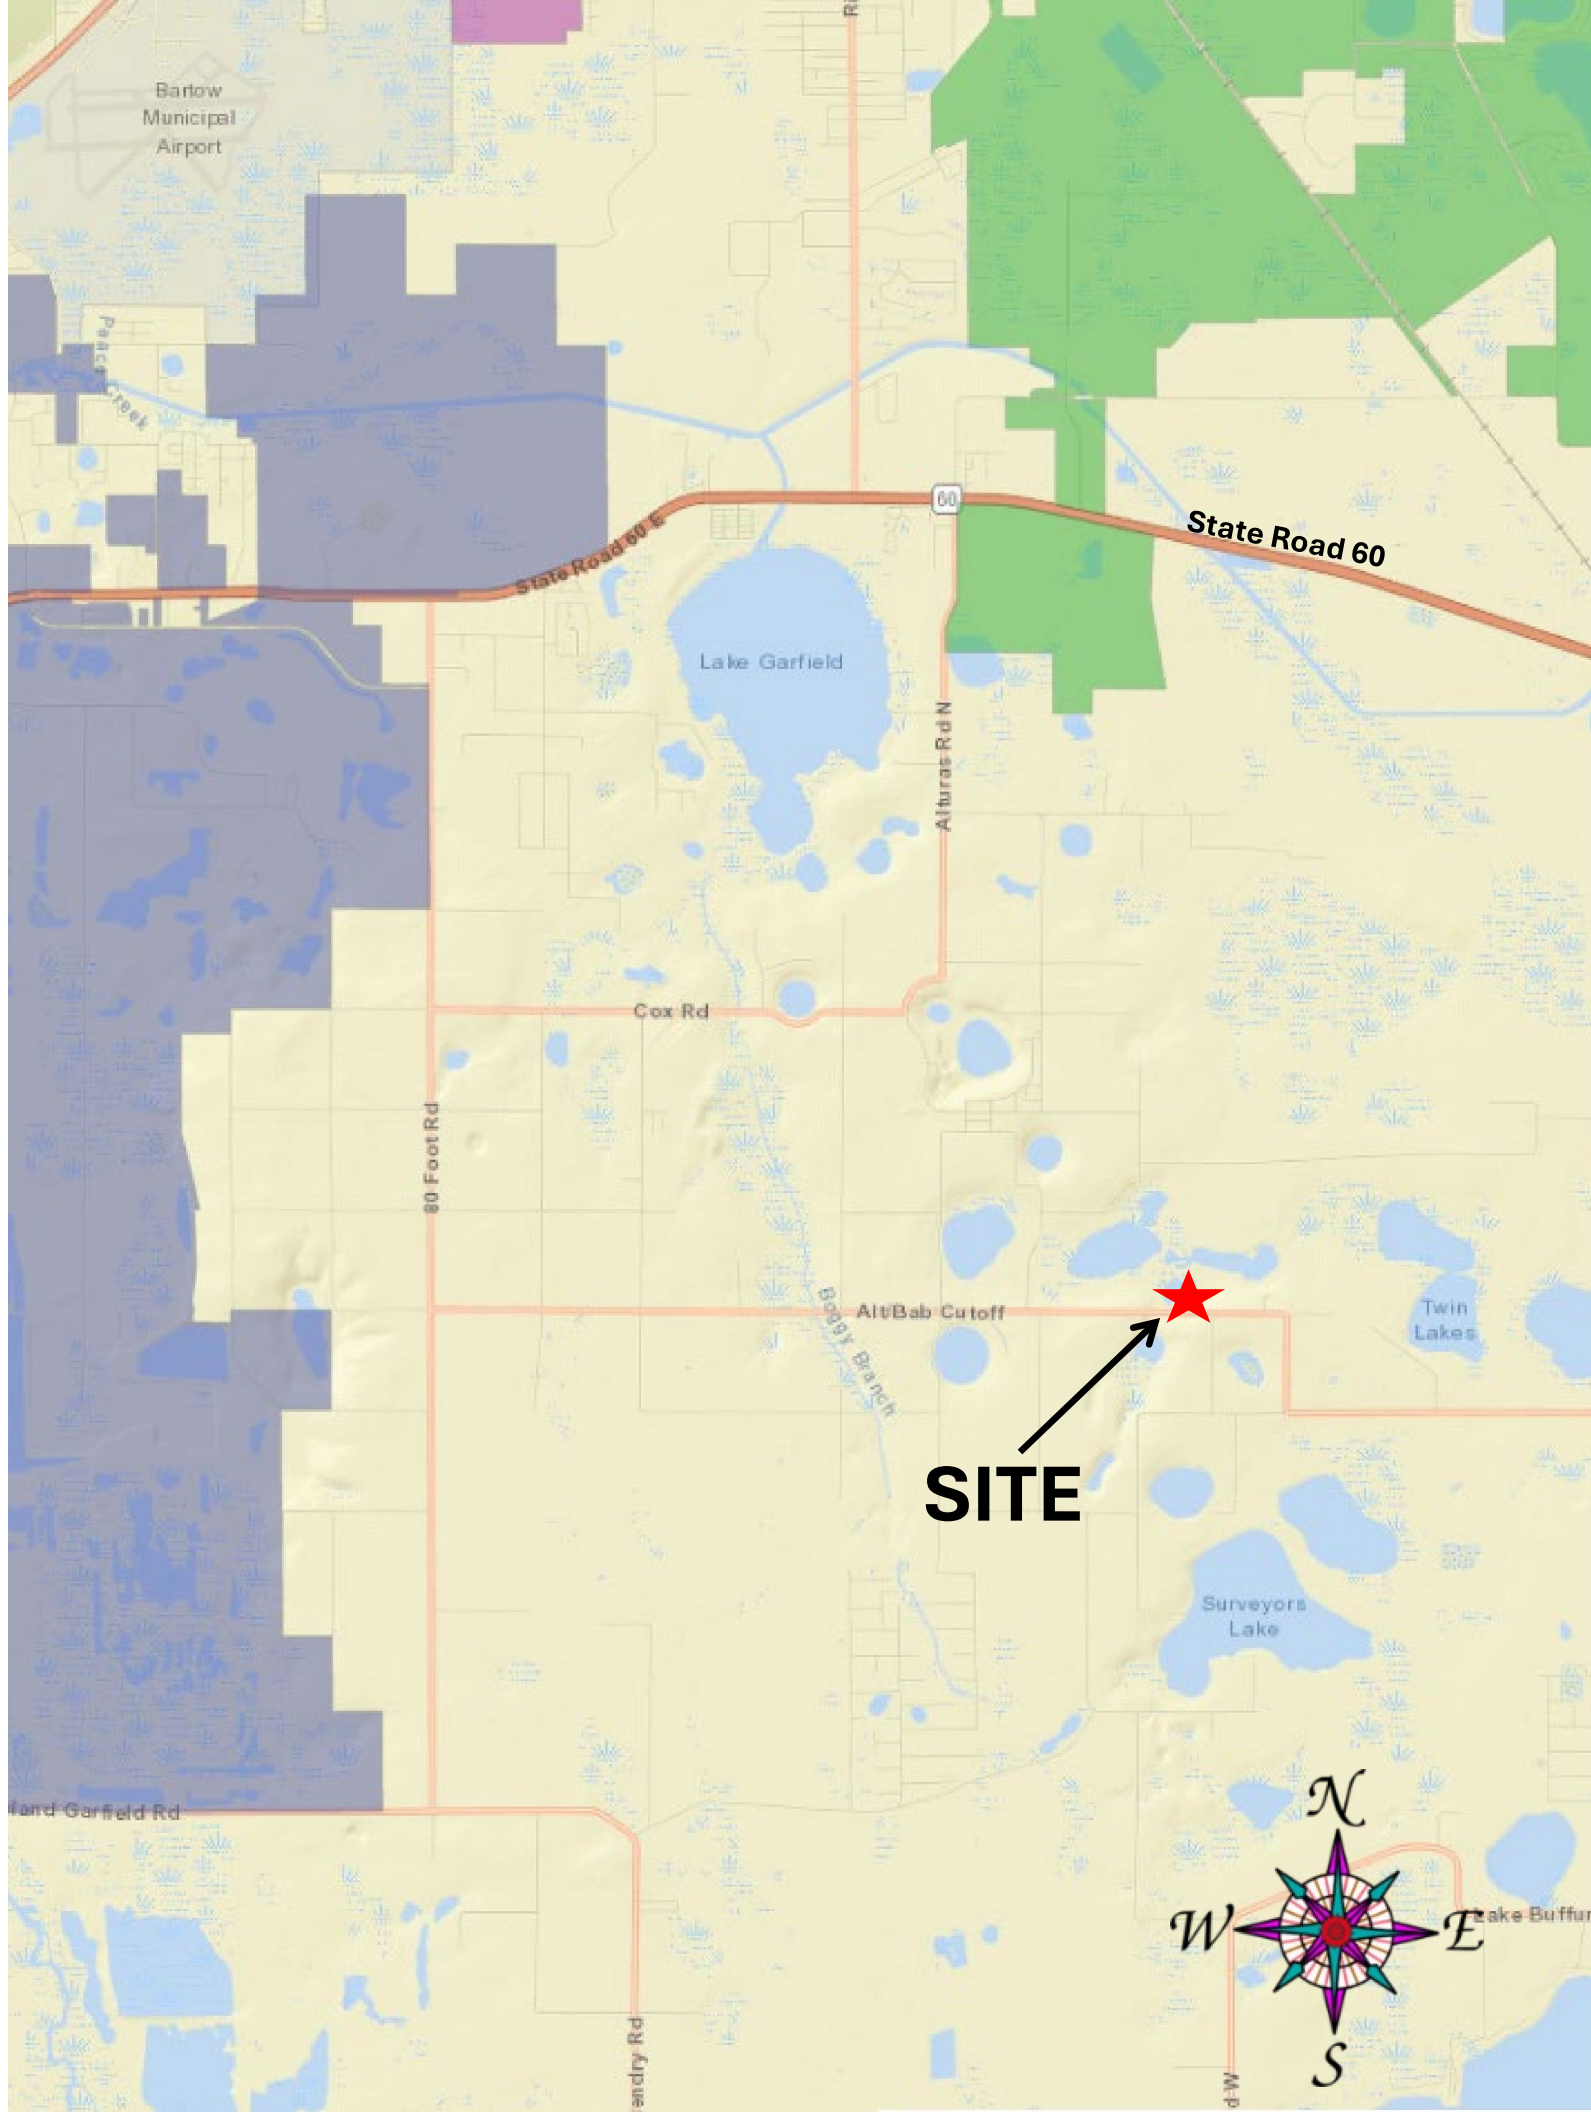

LDCU-2024-36

ABC Road Mobile Home Reinstatement

263022000000014020

Bartow
Municipal
Airport

Palmer Creek

State Road 60 E

State Road 60

Lake Garfield

Alturas Rd N

Cox Rd

80 Foot Rd

Al/Bab Cutoff

Boyer Branch

Twin Lakes

SITE

Surveyors
Lake