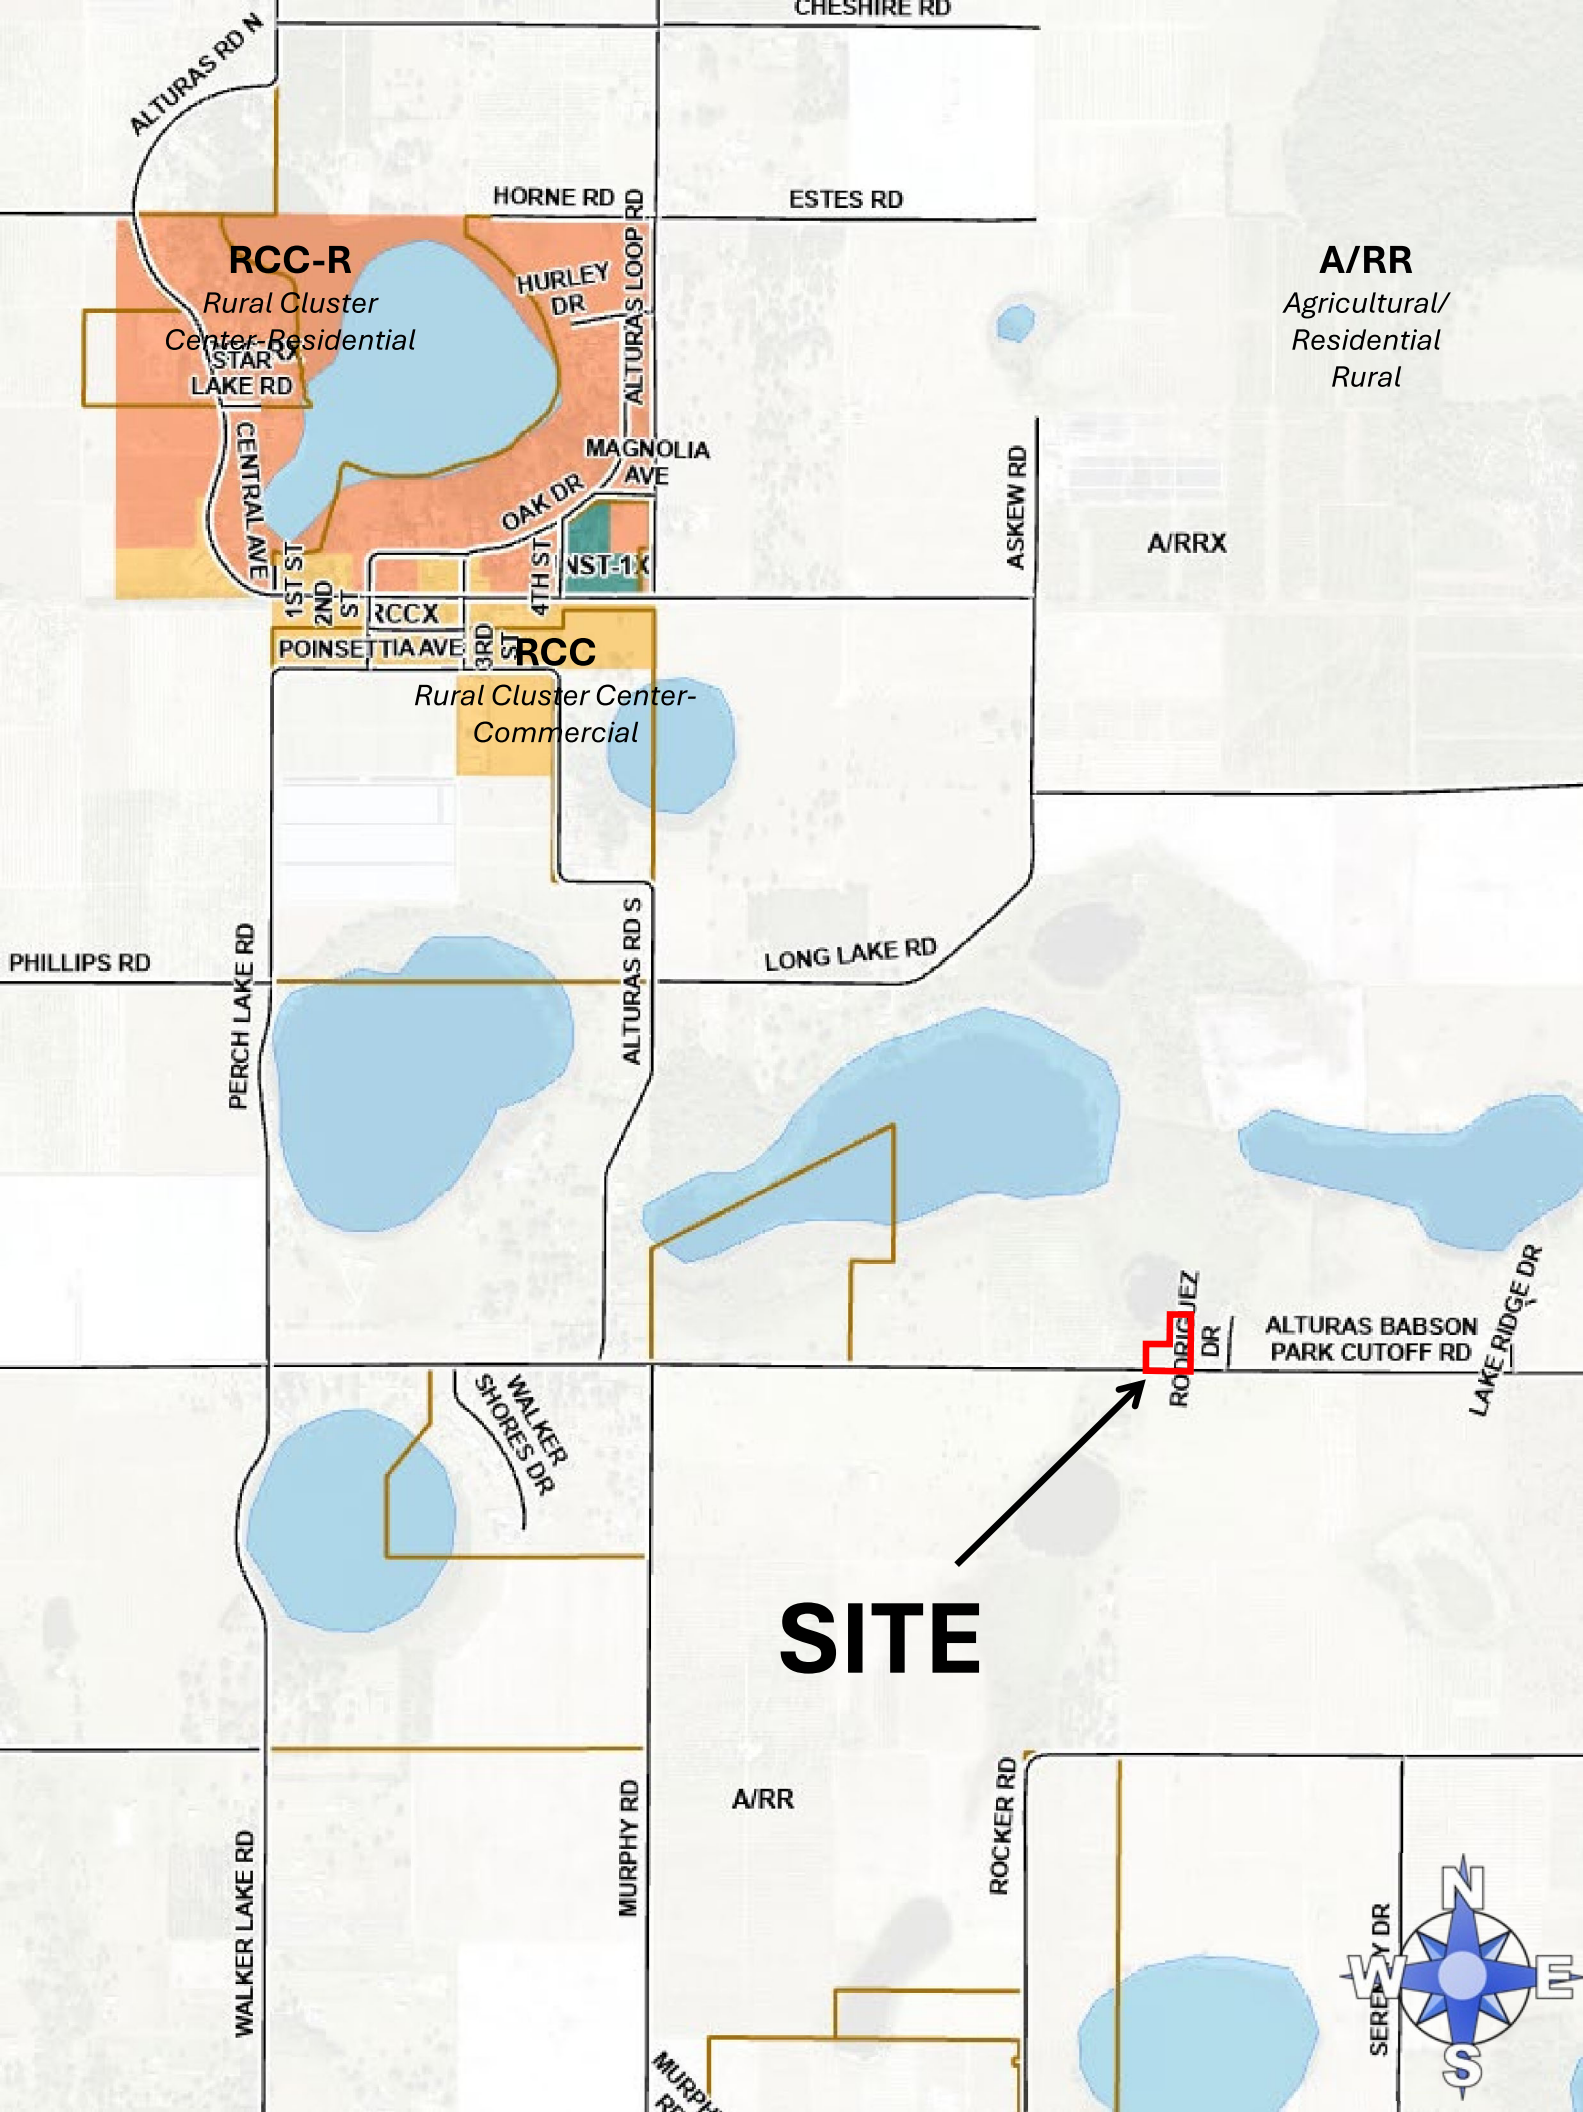

LDCU-2024-36

ABC Road Mobile Home Reinstatement

263022000000014020

Bartow
Municipal
Airport

Palmer Creek

State Road 60 E

State Road 60

Lake Garfield

Alturas Rd N

Cox Rd

80 Foot Rd

Al/Bab Cutoff

Boyer Branch

Twin Lakes

SITE

Surveyors
Lake

ROCKER RD

RCC-R
*Rural Cluster
Center-Residential*

A/RR
*Agricultural/
Residential
Rural*

RCCX
*Rural Cluster Center-
Commercial*

A/RRX

SITE

#9030

#8990

May 2011
Google Maps

February 2008
Google Maps

014010

370'

281'

89'

149.97'

014040