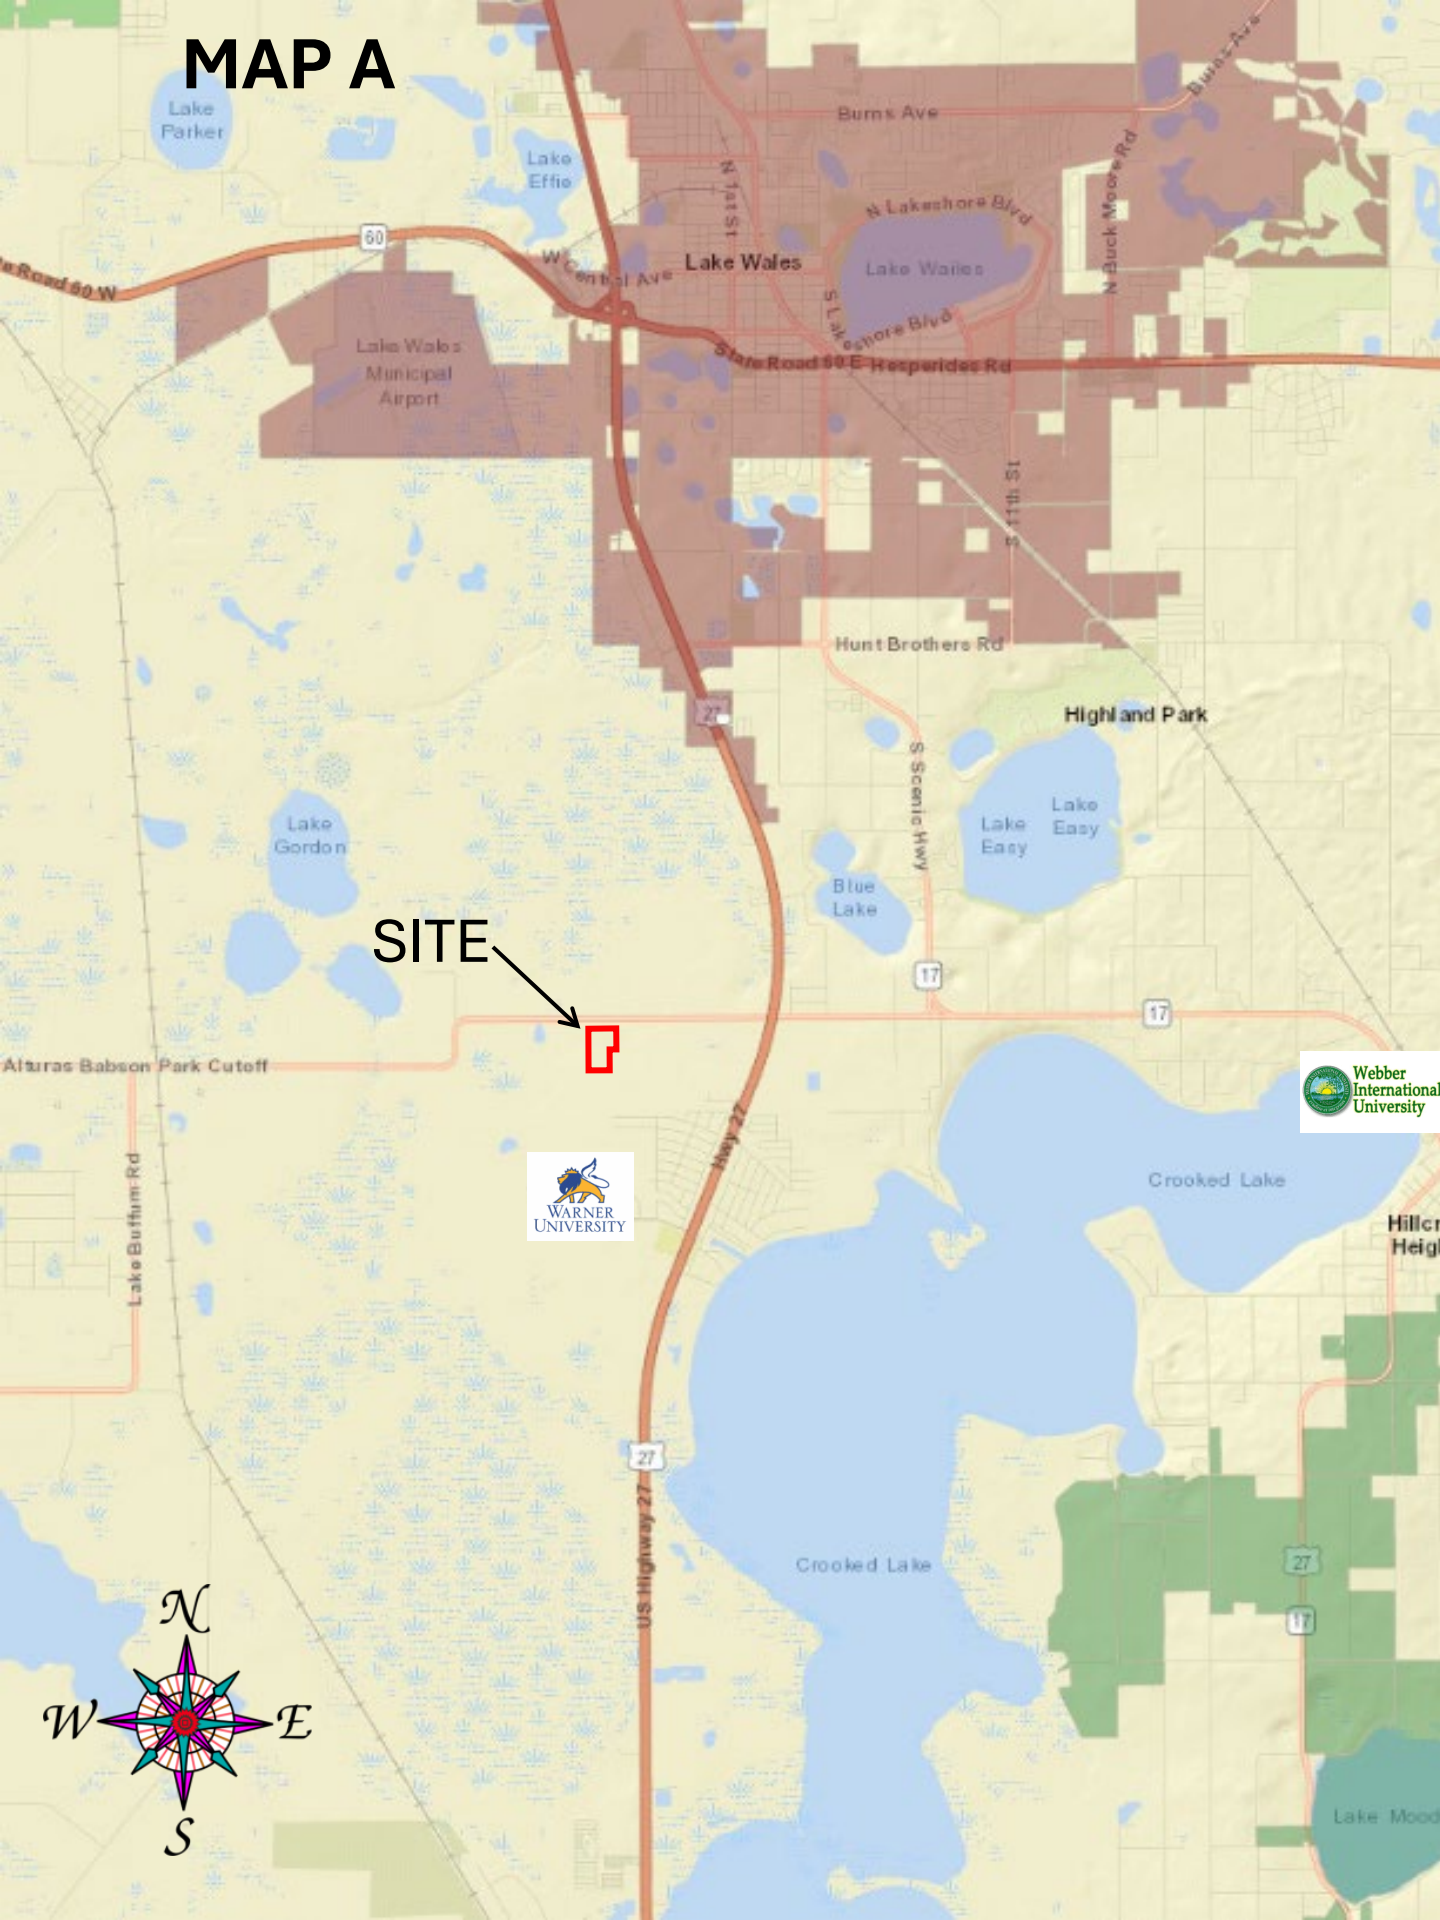

Caloosa Fire Station Maps

273026000000043400

ABC Road

MAP A

SITE

MAP B

033000

ALTURAS BABSON PARK CUTOFF RD

MAP C

ABC Cutoff Road

SITE

Chemical Containers Inc.

Oakley Transport

U.S. Highway 27

CR 640

Warner Southern University

U.S. Highway 27

Bok Academy

Crooked Lake

A/RRX
Agricultural/
Residential Rural

A/RRX
Agricultural/
Residential Rural

CEX
Commercial
Enclave

ALTURAS BABSON PARK CUTOFF RD 061904

MIDDLE ST 072603