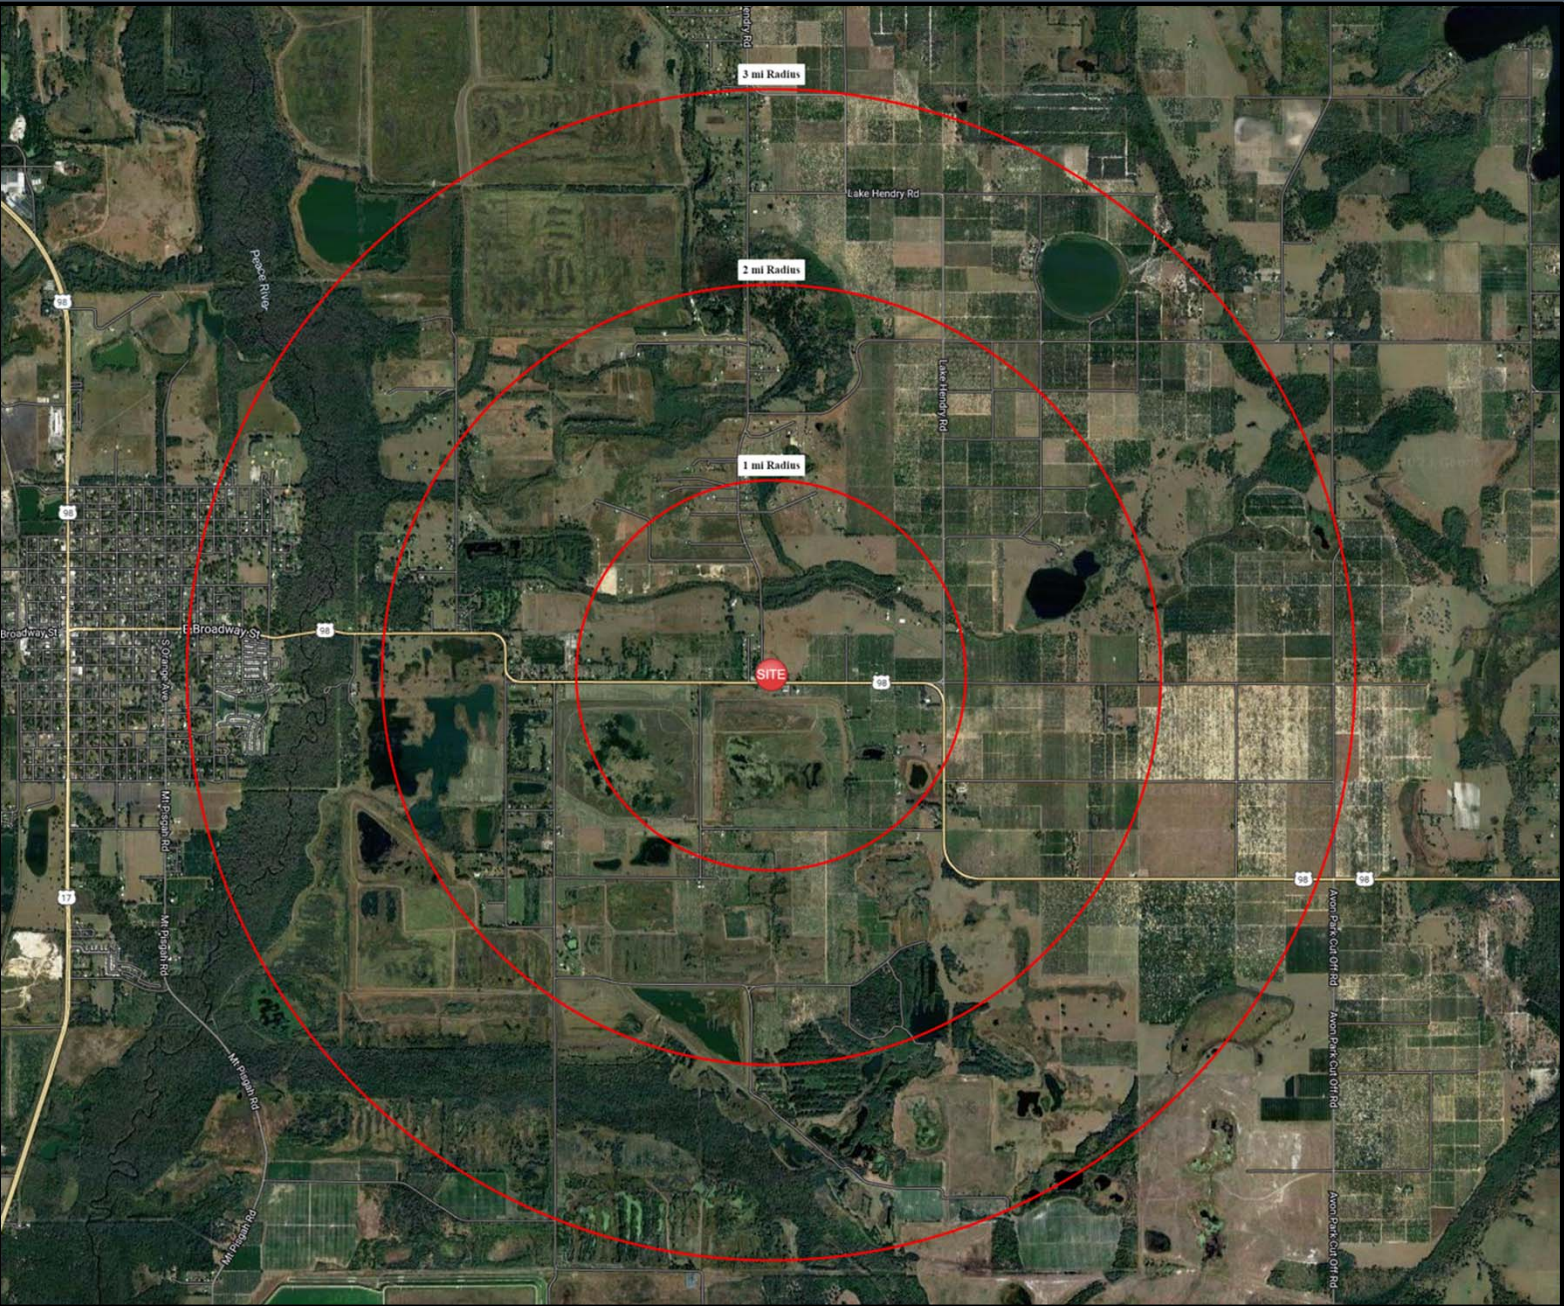

DEMOGRAPHICS

TRADE AREA DEMOGRAPHICS

	Population	
1 mile	298	
2 mile	749	
3 mile	3,165	

	Households	
1 mile	93	
2 mile	250	
3 mile	1,181	

	Daytime Pop. Age 16+	
1 mile	133	
2 mile	326	
3 mile	1,441	

	Total Employees	
1 mile	27	
2 mile	58	
3 mile	214	

SURROUNDING STORES