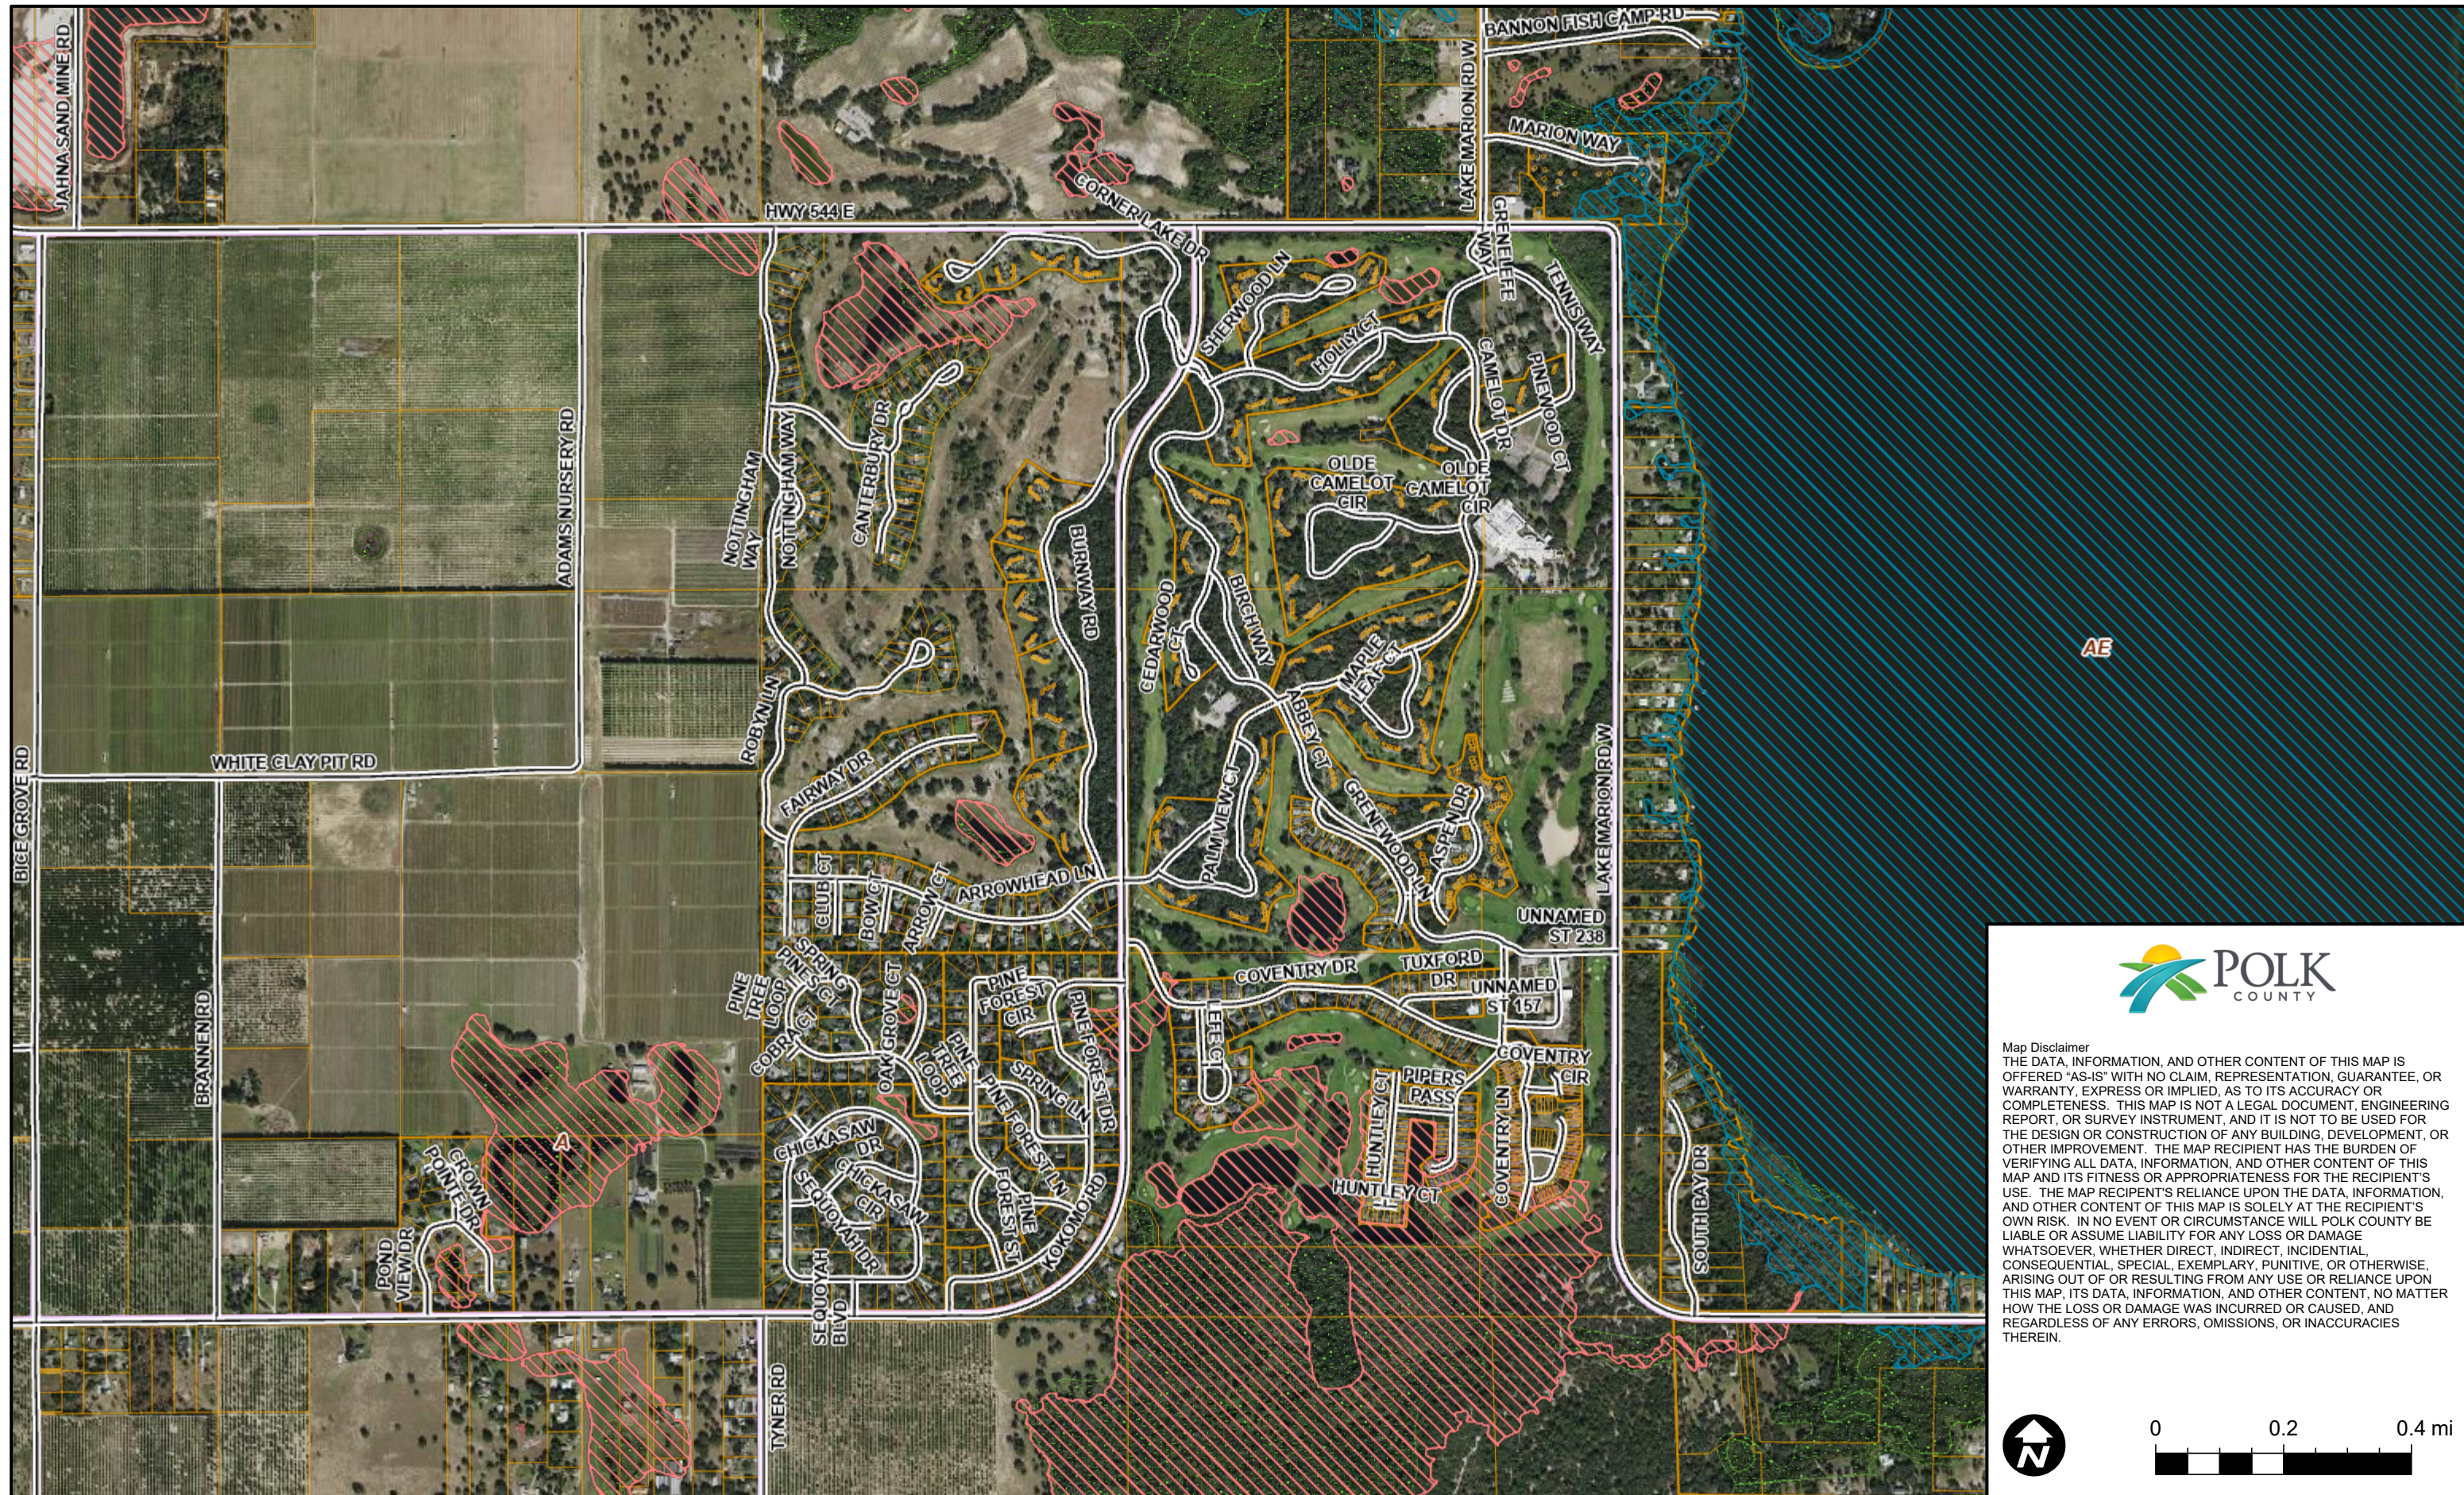

GRENELEFE - WETLAND & FLOOD PLAIN

Map Disclaimer
THE DATA, INFORMATION, AND OTHER CONTENT OF THIS MAP IS OFFERED "AS-IS" WITH NO CLAIM, REPRESENTATION, GUARANTEE, OR WARRANTY, EXPRESS OR IMPLIED, AS TO ITS ACCURACY OR COMPLETENESS. THIS MAP IS NOT A LEGAL DOCUMENT, ENGINEERING REPORT, OR SURVEY INSTRUMENT, AND IT IS NOT TO BE USED FOR THE DESIGN OR CONSTRUCTION OF ANY BUILDING, DEVELOPMENT, OR OTHER IMPROVEMENT. THE MAP RECIPIENT HAS THE BURDEN OF VERIFYING ALL DATA, INFORMATION, AND OTHER CONTENT OF THIS MAP AND ITS FITNESS OR APPROPRIATENESS FOR THE RECIPIENT'S USE. THE MAP RECIPIENT'S RELIANCE UPON THE DATA, INFORMATION, AND OTHER CONTENT OF THIS MAP IS SOLELY AT THE RECIPIENT'S OWN RISK. IN NO EVENT OR CIRCUMSTANCE WILL POLK COUNTY BE LIABLE OR ASSUME LIABILITY FOR ANY LOSS OR DAMAGE WHATSOEVER, WHETHER DIRECT, INDIRECT, INCIDENTAL, CONSEQUENTIAL, SPECIAL, EXEMPLARY, PUNITIVE, OR OTHERWISE, ARISING OUT OF OR RESULTING FROM ANY USE OR RELIANCE UPON THIS MAP, ITS DATA, INFORMATION, AND OTHER CONTENT, NO MATTER HOW THE LOSS OR DAMAGE WAS INCURRED OR CAUSED, AND REGARDLESS OF ANY ERRORS, OMISSIONS, OR INACCURACIES THEREIN.