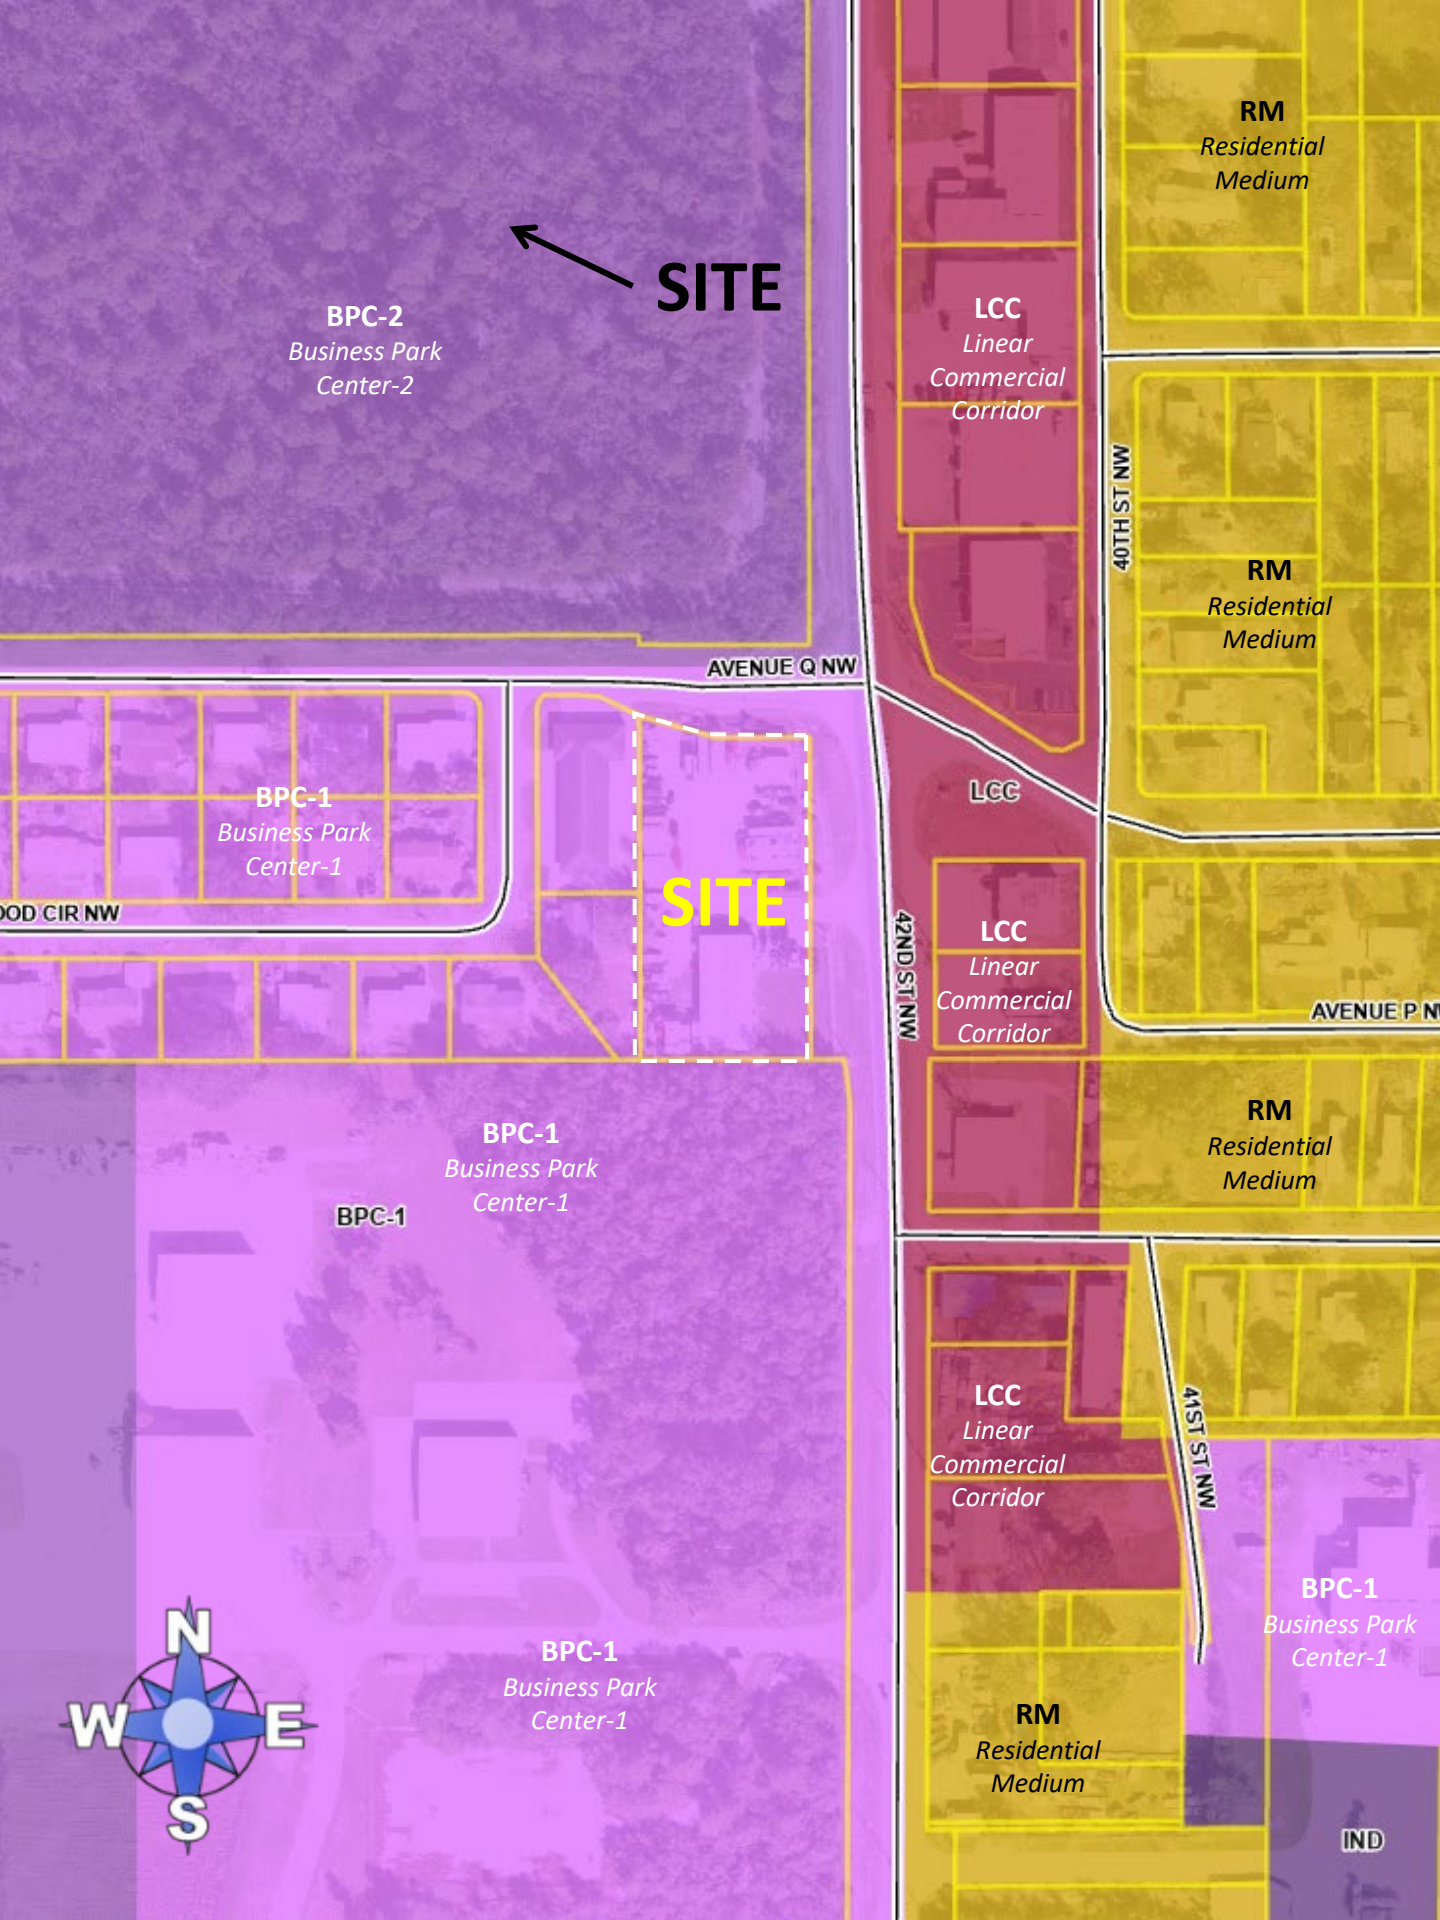

LDCD-2026-2

SITE

BPC-2
Business Park
Center-2

RM
Residential
Medium

LCC
Linear
Commercial
Corridor

RM
Residential
Medium

AVENUE Q NW

40TH ST NW

BPC-1
Business Park
Center-1

SITE

LCC

WOOD CIR NW

LCC
Linear
Commercial
Corridor

AVENUE P NW

42ND ST NW

RM
Residential
Medium

BPC-1
Business Park
Center-1

BPC-1

LCC
Linear
Commercial
Corridor

41ST ST NW

BPC-1
Business Park
Center-1

BPC-1
Business Park
Center-1

RM
Residential
Medium

IND

AVENUE Q NW

40TH ST NW

SITE

42ND ST NW

AVENUE Q NW

SITE

42ND ST NW

40TH ST NW